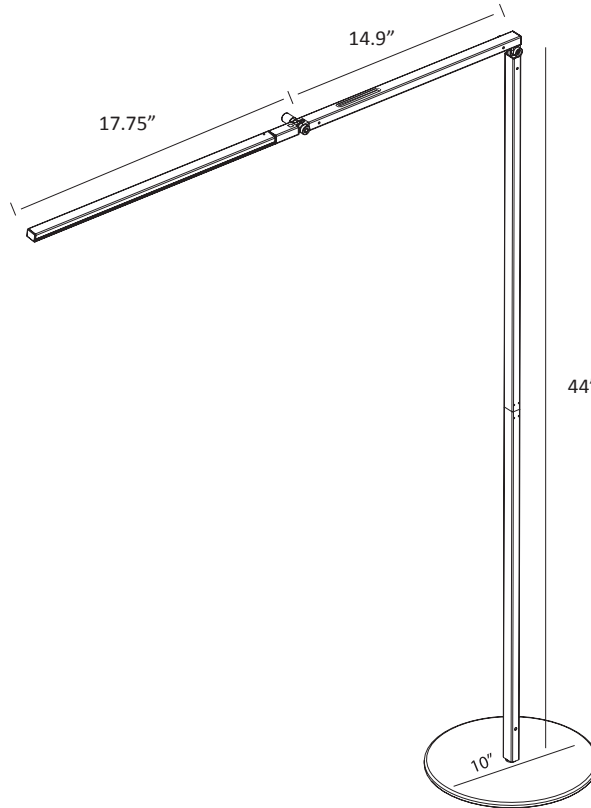

Floor

Sleek, Directable Light

Designer
Peter Ng

Z-Bar floor lamp

Z-Bar Floor is an ultra-slim and flexible floor lamp that complements any interior décor. For ambient light, rotate the lamp head to face the ceiling or wall. For reading light, pull the LED head down and mid-body down to the desired level. Finished with the light? Fold the LED head against the body for a slim, sculptural silhouette.

Lumens:	475
Footcandles:	165
Lux:	1776
Energy Consumption:	7.5 W
Rated Lifespan:	50,000 hours
Color Temperature:	Cool: 4,500 K / Warm: 3,500 K
Color Rendering Index (CRI) :	90
Brightness Adjustability:	Touchstrip dimming
Material:	Aluminum, plastic
Occupancy Sensor:	Sold separately
Safety Rating:	C-UL-US Certified
Warranty:	5 years
Voltage:	100-240V
Standard Finishes:	Metallic Black, Silver, White*

*Z-Bar Floor warm light model only

AR5000- --- -FLR

- CD = Cool White Light
 - WD = Warm White Light
-
- MBK = Metallic Black
 - SIL = Silver
 - WHT = White*
- *Warm light model only

LEED Information

Integrative Process

Photometrics: Light source placed 15" away from work surface