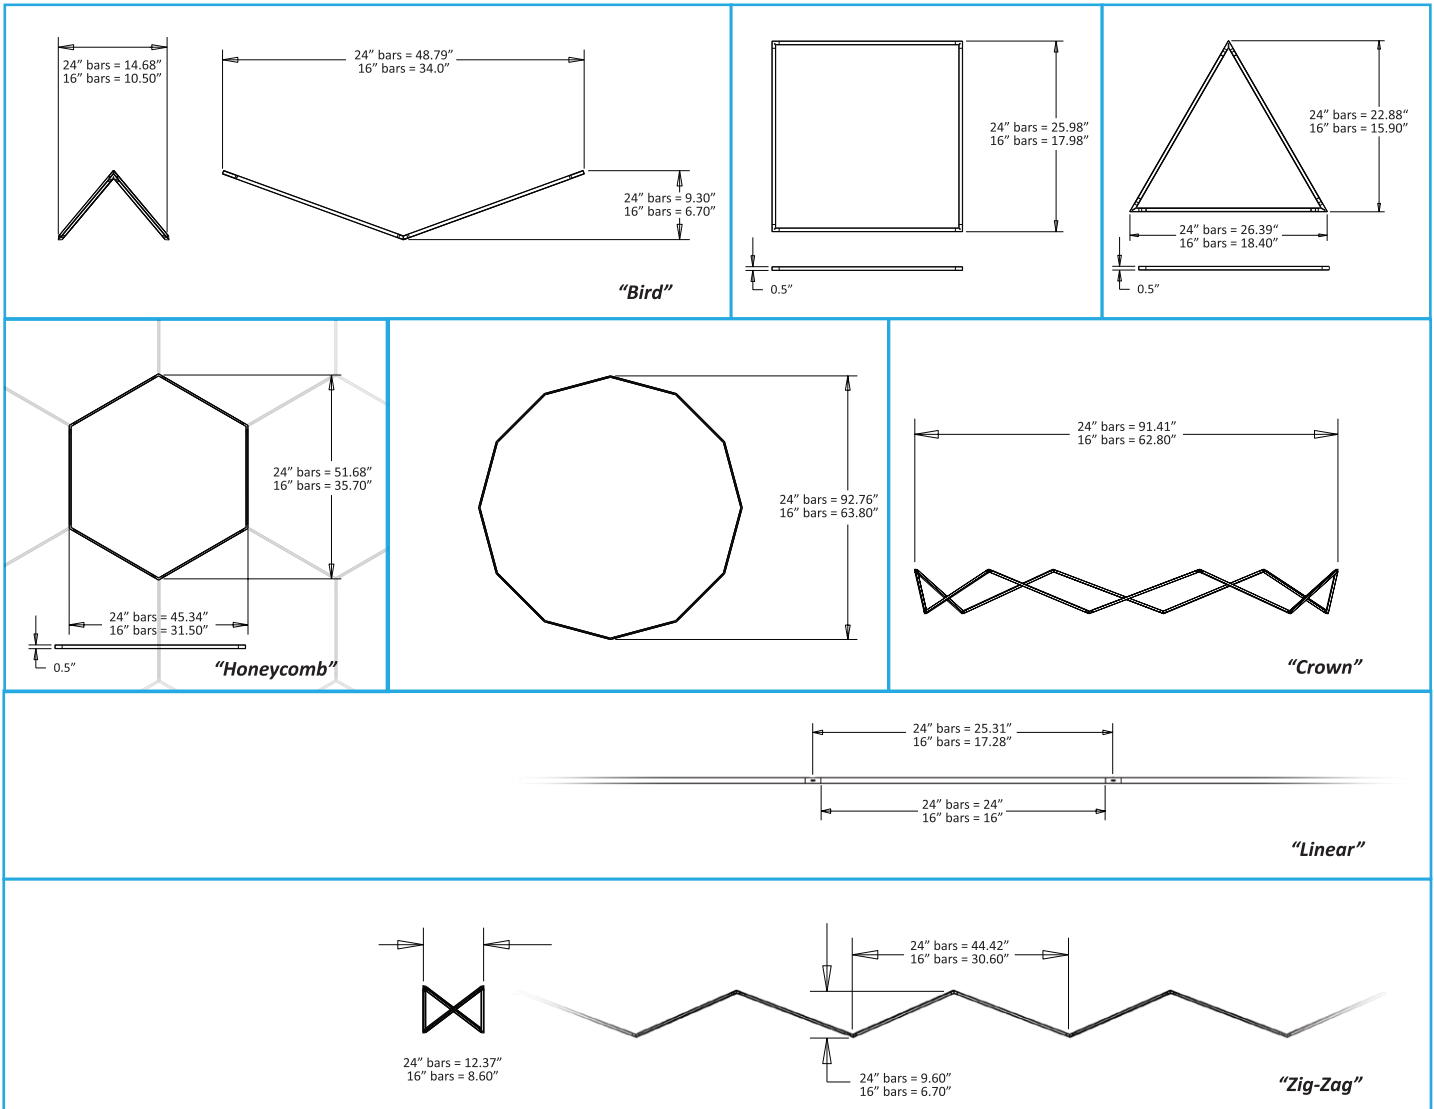

KONCEPT

Z-BAR

pendant light

Koncept's award-winning Z-Bar designs have been reinvented into a unique and customizable pendant fixture. The Z-Bar Pendant's "light bars" can connect, float and hang to suit your interior space. Each modular light bar independently rotates, allowing you to shine the light upwards for ambience, or downwards for task lighting. The Z-Bar Pendants are compatible with most dimmers, so controlling the brightness by remote control or switch is simple. Choose from the standard configurations or create your own using the dedicated web app.

Designers

Kenneth Ng & Edmund Ng

2016 Best of NeoCon GOLD
iF Design Award 2017
Red Dot Design Award 2017

Lumens (per light bar): 600lm for 24" and 400lm for 16"*
 Energy Consumption (per light bar): 10 W for 24" and 7 W for 16"
 Rated Lifespan: 50,000 hours
 Color Temperature: 3,000 K
 Color Rendering Index (CRI): 90
 Wall Switch: Compatible with any ELV wall dimmer**
 Standard Finishes: Matte Black, Silver, Matte White
 Material: Aluminum, Zinc alloy, plastic
 C-UL-US Certified

*3000lm for Single Honeycomb (24") with ceiling mount canopy
 **Remote transformers are only compatible with 0-10V dimmers
 48" light bars available for custom orders

ZBP - - - - -

24 = 24" Light Bars
 16 = 16" Light Bars

B = Bird Shape
 S = Square Shape
 T = Triangle
 H = Honeycomb
 C = Crown

SW = Soft Warm (3000K)

MWT = Matte White
 MTB = Matte Black
 SIL = Silver

CNP = Canopy
 RTM = Remote Transformer**

Potential LEED Points